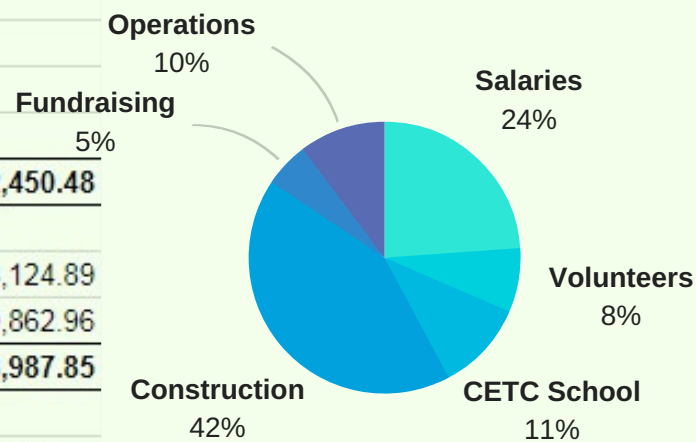

Expenses 2014

Expenses	Operations	Program Services
Officer & Director Salaries	$2,901.30	
Staff Salaries & Wages	$27,800.00	
Employee Benefits	$1,325.18	
Payroll Taxes	$6,986.67	
Total Salaries & Related Expenses	$39,013.15	
Total Volunteer Program		$12,450.48
Construction Materials		$28,124.89
Construction Labor		$40,862.96
Total Construction Costs		$68,987.85
CETC Staff		$15,817.83
Office/General Administrative Expenses		$1,232.67
Supplies & Materials		$419.46
Tecnico Chixot Expenses		$17,469.96