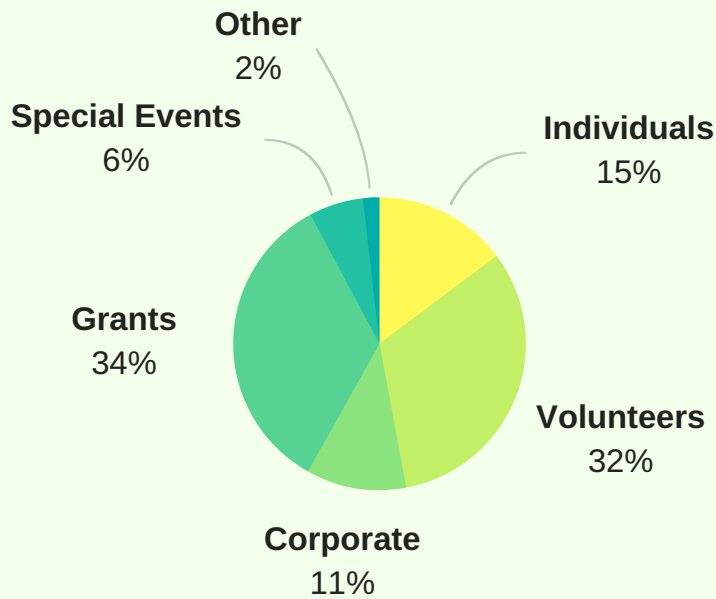

## Income 2014

Income	TOTAL
Individual Contributions	\$27,155.56
Volunteer Contributions	\$59,470.77
Corporate Contributions	\$20,350.77
Foundations & Grants	\$62,655.27
Special Events	\$11,042.00
Earned Revenue	
Other	\$3,348.76
<b>Total Income</b>	<b>\$ 184,023.13</b>